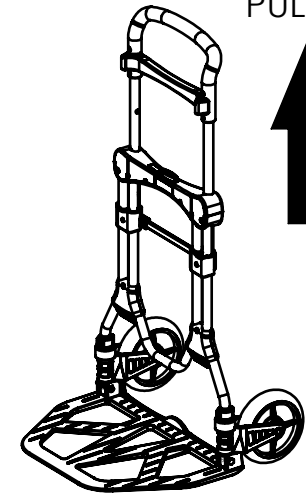

H-003LN

MAX LOAD : 200 kgs

TO OPEN

OPEN

① Open the plate

BUTTON

② Press the button

PULL UP

③ Pull up the handle

BUTTON

TO FOLD

PULL DOWN

① Press the button

② Pull down the handle

③ Close the plate

! CAUTION