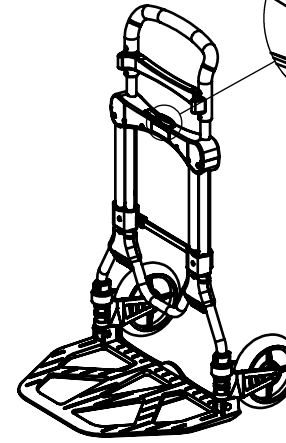

H-003LN

MAX LOAD : 200 kgs

TO OPEN

OPEN

① Open the plate

BUTTON

② Press the button

PULL UP

③ Pull up the handle

BUTTON

TO FOLD

PULL DOWN

① Press the button

② Pull down the handle

③ Close the plate

! CAUTION

Please apply lubricant if the nose plate is tight when opening

! Caution : For your safety , please do not exceed the capacity