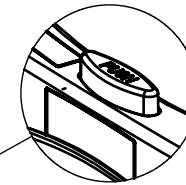

H-003LN

MAX LOAD : 200 kgs

TO OPEN

OPEN

① Open the plate

BUTTON

② Press the button

PULL UP

③ Pull up the handle

BUTTON

TO FOLD

PULL DOWN

① Press the button

② Pull down the handle

③ Close the plate

! CAUTION