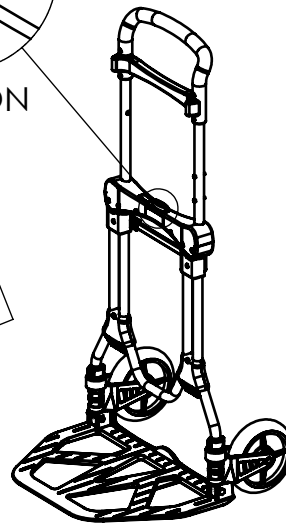

H-003LN

MAX LOAD : 200 kgs

TO OPEN

OPEN

① Open the plate

BUTTON

② Press the button

PULL UP

③ Pull up the handle

BUTTON

TO FOLD

PULL DOWN

① Press the button

② Pull down the handle

③ Close the plate

! CAUTION

Please apply lubricant if the nose plate is tight when opening

! Caution : For your safety , please do not exceed the capacity