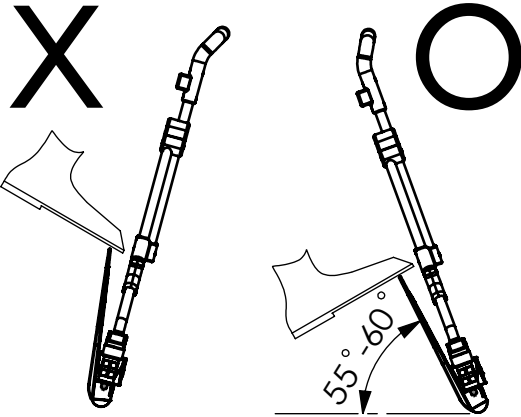

H-003LN

MAX LOAD : 200 kgs

TO OPEN

OPEN

① Open the plate

BUTTON

② Press the button

PULL UP

③ Pull up the handle

BUTTON

TO FOLD

PULL DOWN

① Press the button

② Pull down the handle

③ Close the plate

! CAUTION