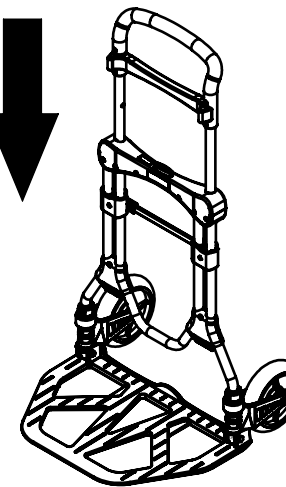

③ Pull up the handle

BUTTON

TO FOLD

PULL DOWN

① Press the button

② Pull down the handle

③ Close the plate

! CAUTION

Please apply lubricant if the nose plate is tight when opening

! Caution : For your safety , please do not exceed the capacity